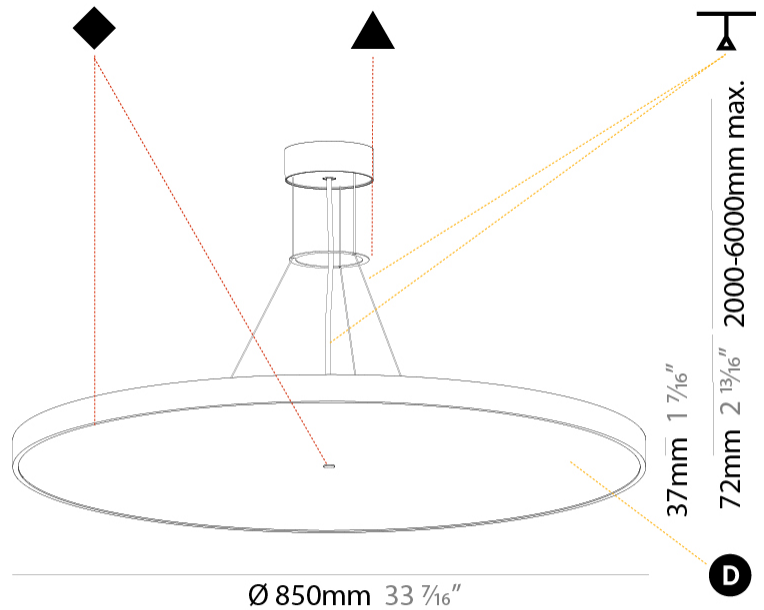

GENERAL

Series: Sign Diva
Subseries: Sign Diva
Brand: Prolicht
Division: Architectural
Mounting Type: Suspension
Mounting Location: Ceiling
Subcategory: Pendant

PHYSICAL

Shape: Round
Diameter (mm): 850
Diameter (in): 33 7/16
Height (mm): 72
Height (in): 2 13/16
Max. Overall Height (mm): 6072
Max. Overall Height (in): 239 1/16
Light Distribution: Direct
Weight (kg): 14.005
Weight (lbs): 30.88
Diffuser: PMMA - Opal / Micro-Prism / Sparkling Secret / Vintage Industrial
Fixture Finish: SSR / BKV / CWI / CRY / HAB / UFT / ITA / RUA / FTG / MYG / LOD / PUS / FRO / FUP / KIA / POP / BLS / SPG / MEY / GOH / GUM / CHC / COM / ABZ / JAG / OBR / MOS / ROR
Fixture Material: Extruded Aluminum / Steel
Cable Details: 2000mm or 6000mm Transparent Cable

ELECTRICAL

Lamp Type: LED (Zhaga Standard)
Input Wattage (W): 96.8
Total Output Wattage (W): 76.8
Dimming: Tri-Mode (Non-Dimming and Phase Dimming (120Vac only) and 0-10V Dimming)
Driver Included: Yes
Driver Location: Integrated
Driver Type: Constant Current - Universal
Driver Class: Class 2
Input Voltage (V): 120 - 277
Constant Current (MA): 600

LED

Color Temperature (°K): 2700 / 3000 / 3500 / 4000
Max. Delivered Lumen (lm): 7960 / 9950 / 10153 / 10360
CRI: >90 CRI
Lamp Life (hrs): 50000

OPTICAL

RATINGS AND CERTIFICATIONS

Certified By: Certified for North American Standards
IP rating: IP20