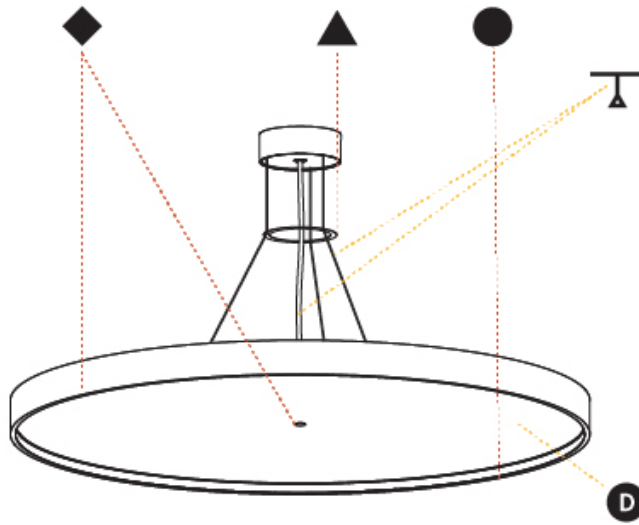

SIGN DIVA KORONA SUSPENSION

A300015-

PROJECT	_____
TYPE	_____
SPECIFIER	_____
QUANTITY	_____
DATE	_____

A